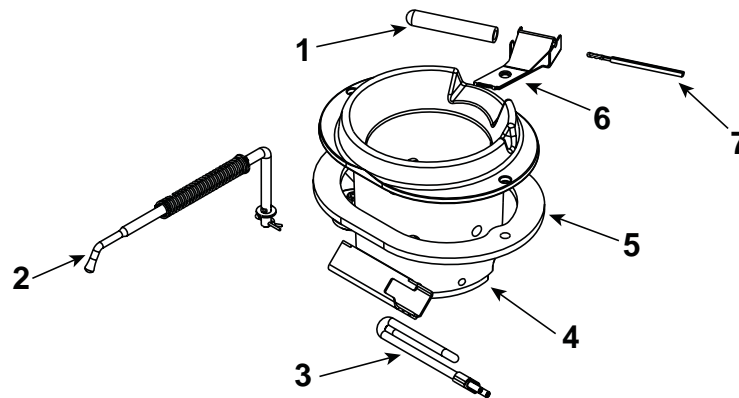

IMPORTANT: THIS IS DATED INFORMATION. When requesting service or replacement parts for your appliance please provide model number and serial number. All parts listed in this manual may be ordered from an authorized dealer.

Stocked
at Depot

ITEM	DESCRIPTION	COMMENTS	PART NUMBER	
	Bracket, Snap Disc		7005-253	
	Component Pack Assembly (w/Power Cord, Thermostat & Harness, Firepot Cleanout Tool, Touchup-Paint, Owners Manual, Warranty Card, "How-To-Operate" Dvd)		SRV7050-011	
	Cleanout Tool		414-1140	Y
	Dvd Original Energy Stove		7000-440	
	Harness, Thermostat Wire		230-0810	
	Thermostat, Manual		230-0841	
	Deflector, Bottom Airwash		413-0680	
	Feed Adjustment Plate		7001-182	
	Hopper Lid Stop		SRV7050-126	
	Hose, Vacuum, 5/32 Id - Field Cut to Size	Qty. 3 Ft. Req.	SRV240-0450	Y
	Magnet Round		SRV7000-140	Y
	Magnetic Switch		7000-375	Y
	Plate, Ash Cleanout		7001-186	
	Scraper Repair Kit		SCRAPER-SFI	
	Wire Harness Hopper Switch		SRV7050-130	
	Wire Harness Snap Disk		7001-224	

Firepot Assembly

1	Thermocouple Cover	Pkg of 10	812-4920	Y
2	Pull Rod Assembly		7019-009	
	Clip, Hitch Pin, #25		229-0360	
	Pull Rod Black Nickel		7019-172	
	Spring, Firepot		200-2050	
3	Heating Element Assembly 18" (Loop Igniter)	Pkg of 10	SRV7000-462/10	Y
4	Firepot Assembly		SRV414-5200	Y
5	Gasket, Firepot		240-0930	Y
6	Thermocouple Clamp		SRV7001-203	Y
7	Thermocouple		812-4470	Y

Additional service part numbers appear on following page.