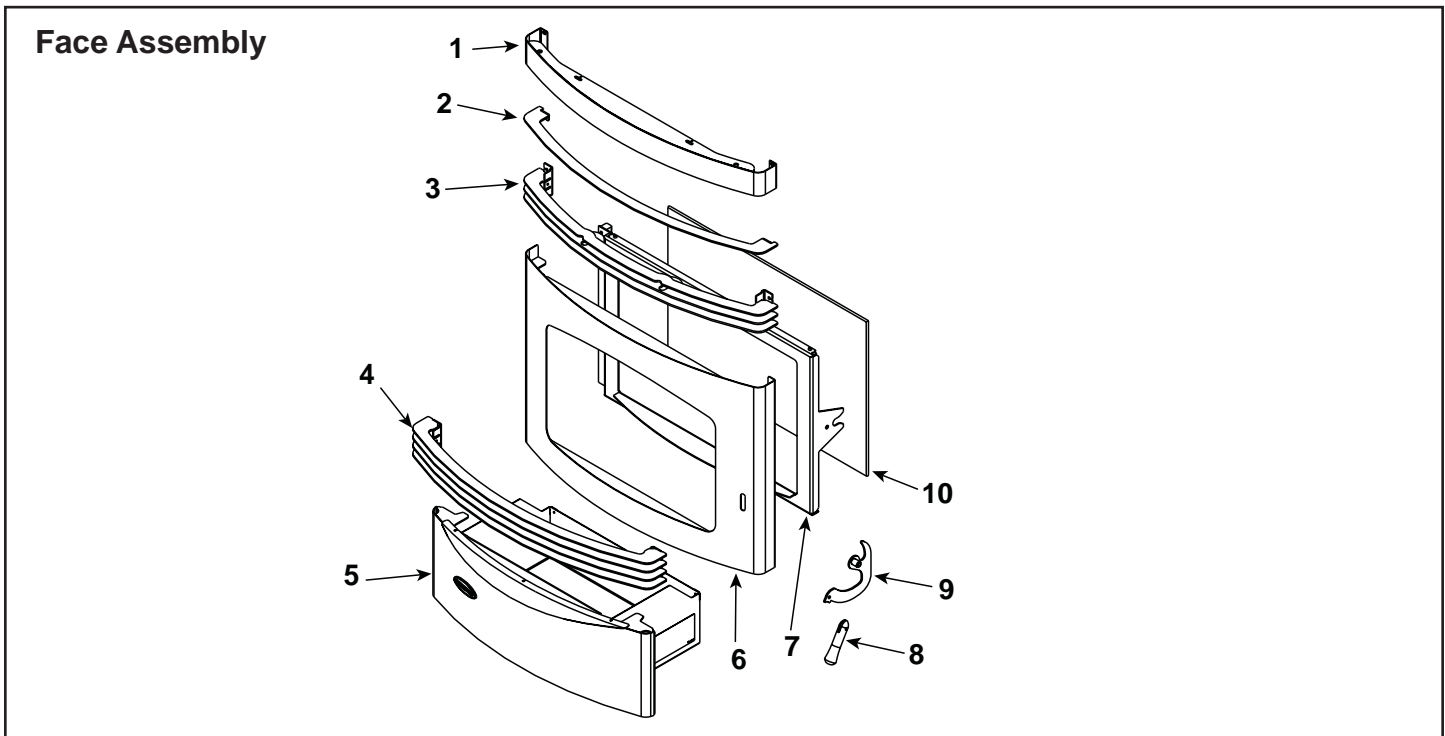

IMPORTANT: THIS IS DATED INFORMATION. When requesting service or replacement parts for your appliance please provide model number and serial number. All parts listed in this manual may be ordered from an authorized dealer.

Stocked
at Depot

ITEM	DESCRIPTION	COMMENTS	PART NUMBER	
1	Top Face Assembly		7019-047	
2	Grill Bar (Scraper)	Black	7019-119	
3	Upper Grill Assembly	Black, 3 Pc	7019-007	
4	Lower Grill Assembly	Black, 4 Pc	7019-008	
	Grill Bracket Cover		7019-199	
5	Ash Drawer Assembly		SRV7050-002	
	Logo, Quadra-Fire	Gold	200-3180	
		Nickel	200-3240	
6	Face Assembly		SRV7019-045	
7	Door Assembly		7019-013	
8	Door Handle Black Nickel		7019-174	
9	Door Latch Assembly		7019-015	
10	Glass Assembly - 17-1/4 in. W x 11-5/8 in H		7001-038	Y
	Door Handle Assembly		SRV7019-037	
	Face Skin Assembly		SRV7019-046	
	Gasket, Tadpole, 3/8 - Field Cut to Size	Qty. 10 Ft. Req.	842-5130	Y
	Hinge, Female		450-2910	
	Pin 3/16 x 1/2		7000-229	
	Retainer, Rope		7001-192	
	Tape, 1/2" x 1/16 - Field Cut to Size	10 Ft	240-0290/10	Y
	Tape, Door Corner - Field Cut to Size	1 Ft	SRV7027-227	Y