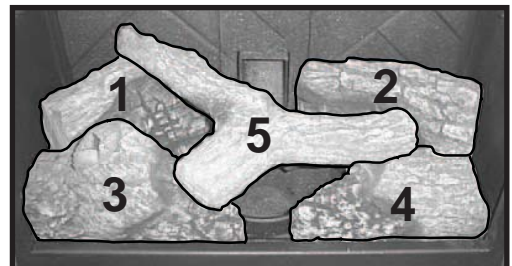

Log Assembly

Part number list on following page.

*Expanded views on following page.